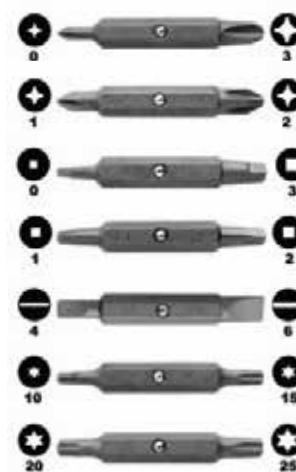

### PRODUCT FEATURES

Handle is made from engineered nylon/ABS resin, Triax 1120

Patented Retractable Bit Cartridge!

Patented Palm Saver Cap™!  
Does not turn as you push on the cap and turn the handle to drive screws. No blisters in the palm of your hand!

Patented EZ Guide™ Collar!

Stainless Steel Shaft

End of Shaft is a 1/4" Hex Nut Driver!

EZ Guide™ Collar helps maintain full contact between the bit and the screw for easier screw driving. Provides greater control!

Features 7 Double End Electroless Nickel Plated 'ENP' Bits.

The ENP coating provides outstanding protection from rust and corrosion.

- Phillips Bit 0-3
- Phillips Bit 1-2
- Square Bit 0-3
- Square Bit 1-2
- Slot (Flat) Bit 4-6
- Torx Bit 10-15
- Torx Bit 20-25